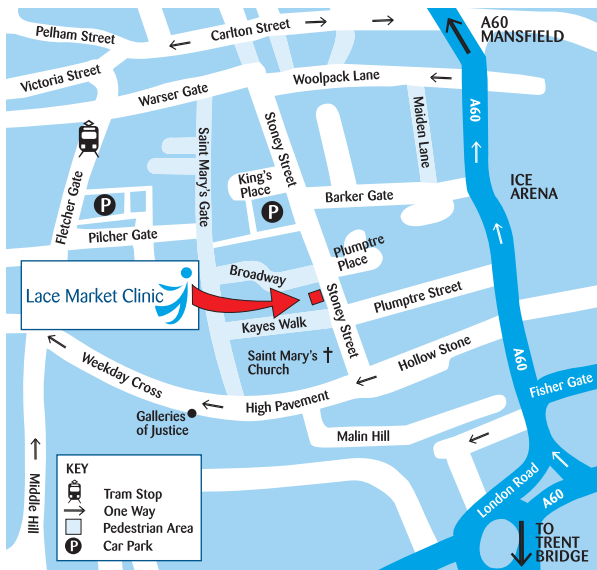

We are hard to find!!

We are on the **1st floor** in the **Broadway Business Centre** next to **St. Mary's Church** at the bottom of **Stoney Street**.

The Clinic is an easy walk from the city centre and is well served with metered car parking and the large **Stoney Street NCP** car park.

We have a lift and excellent disabled access.

32a Stoney Street, Lace Market, Nottingham NG1 1LL
e: enquiries@lacemarketclinic.co.uk t: 0115 870 5083
www.lacemarketclinic.co.uk

The Lace Market Clinic is a trading style of autonomous health practitioners who operate as sole traders from premises in the Lace Market, Nottingham. The individuals do not trade as a partnership.